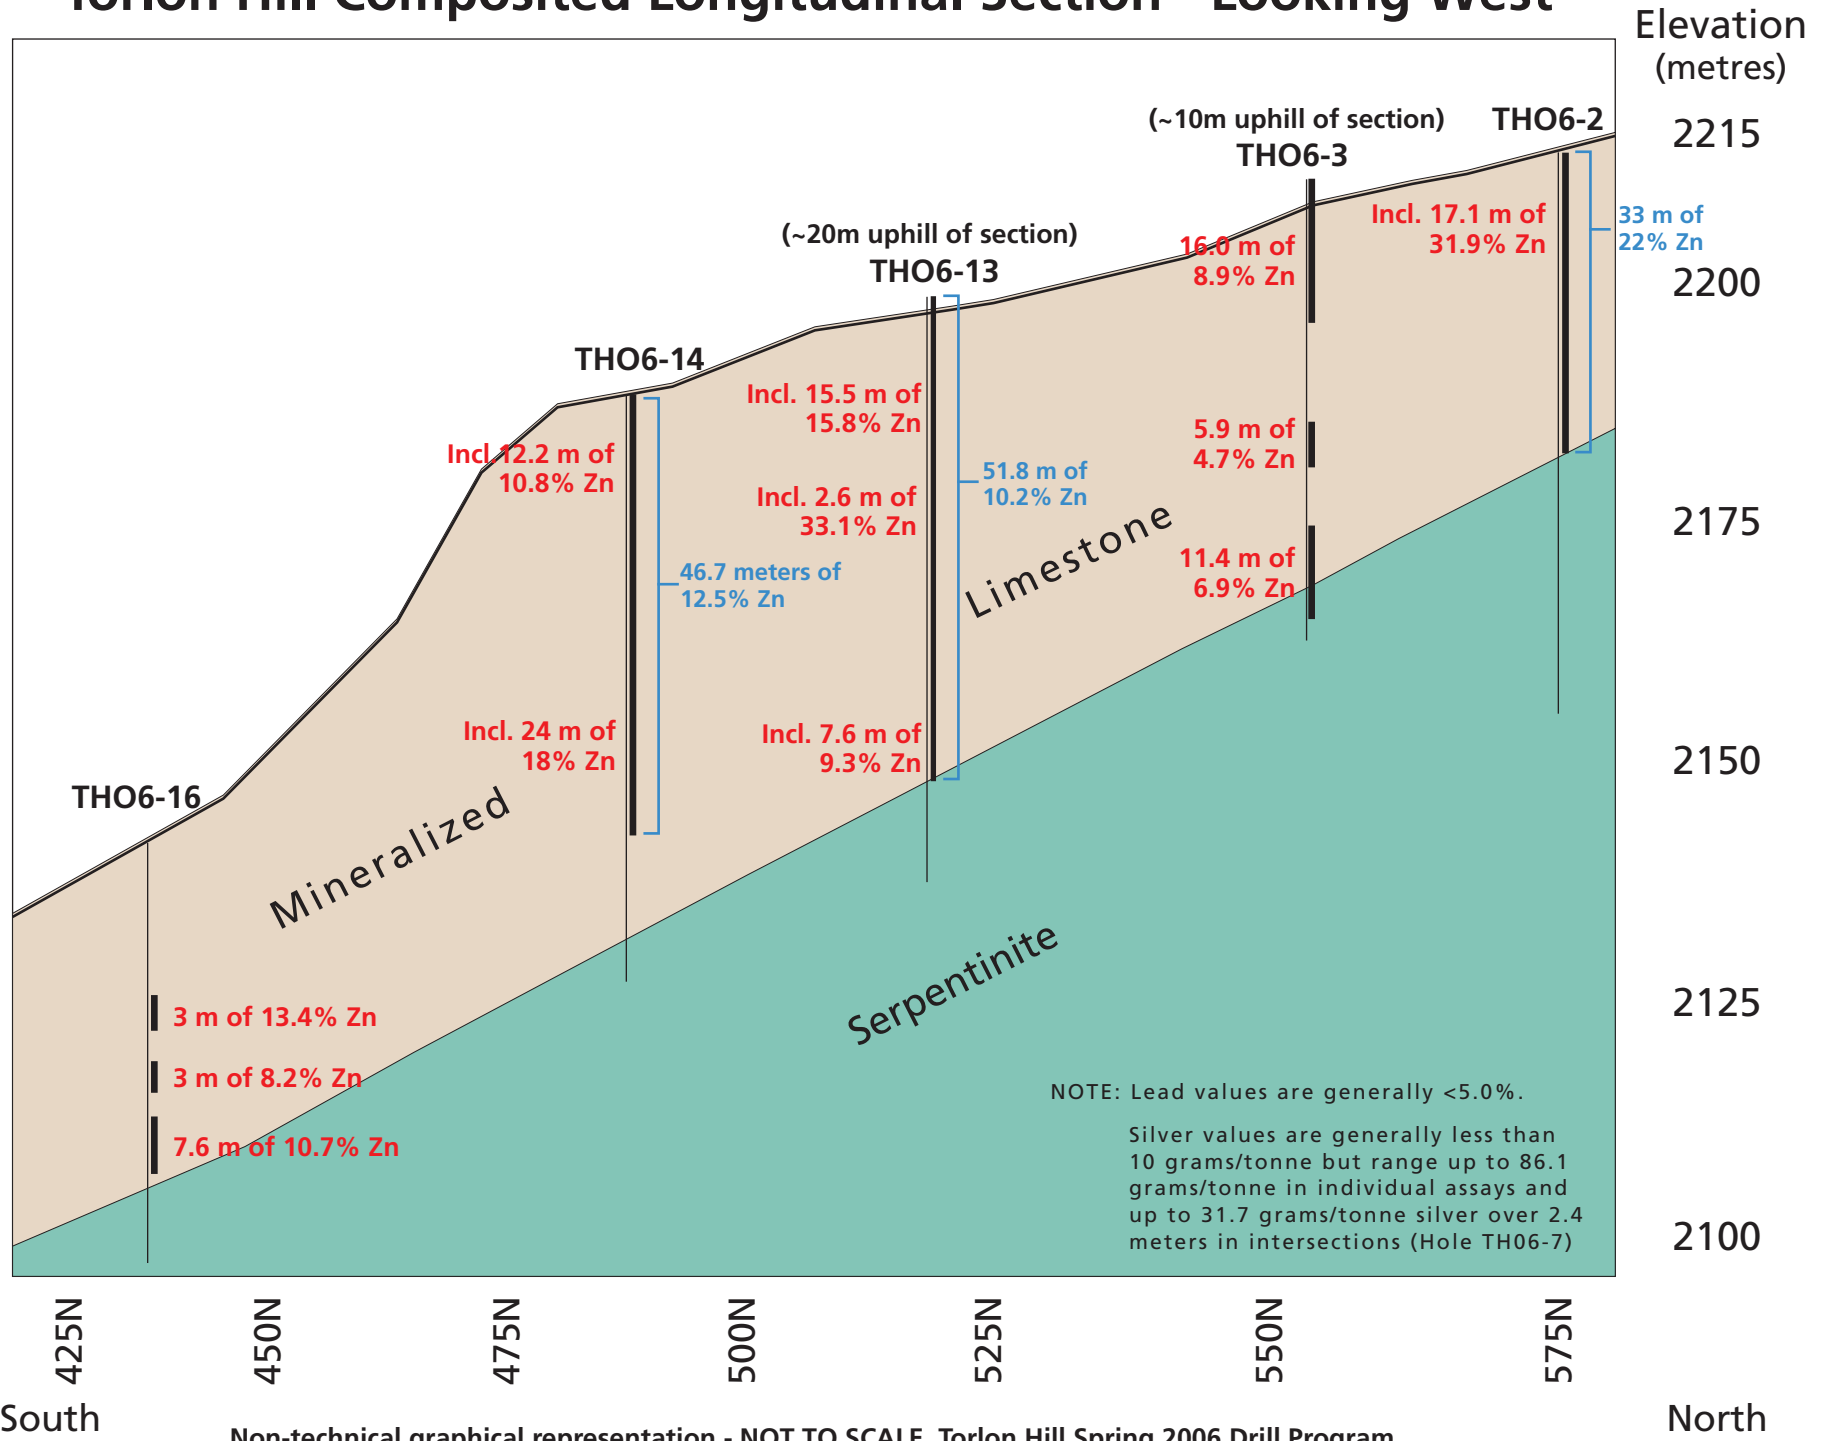

# Torlon Hill Composited Longitudinal Section - Looking West

Non-technical graphical representation - NOT TO SCALE. Torlon Hill Spring 2006 Drill Program